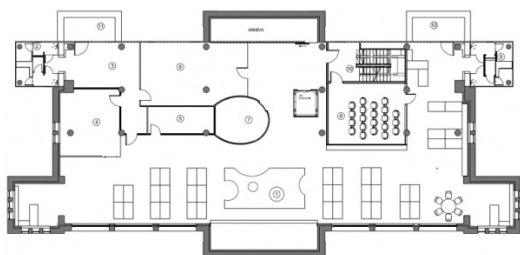

### Available space

Building completely leased

Typical floor plan

Public transport

Bus: 117

Tram: 23,32

Contact

+40 21 302 3400